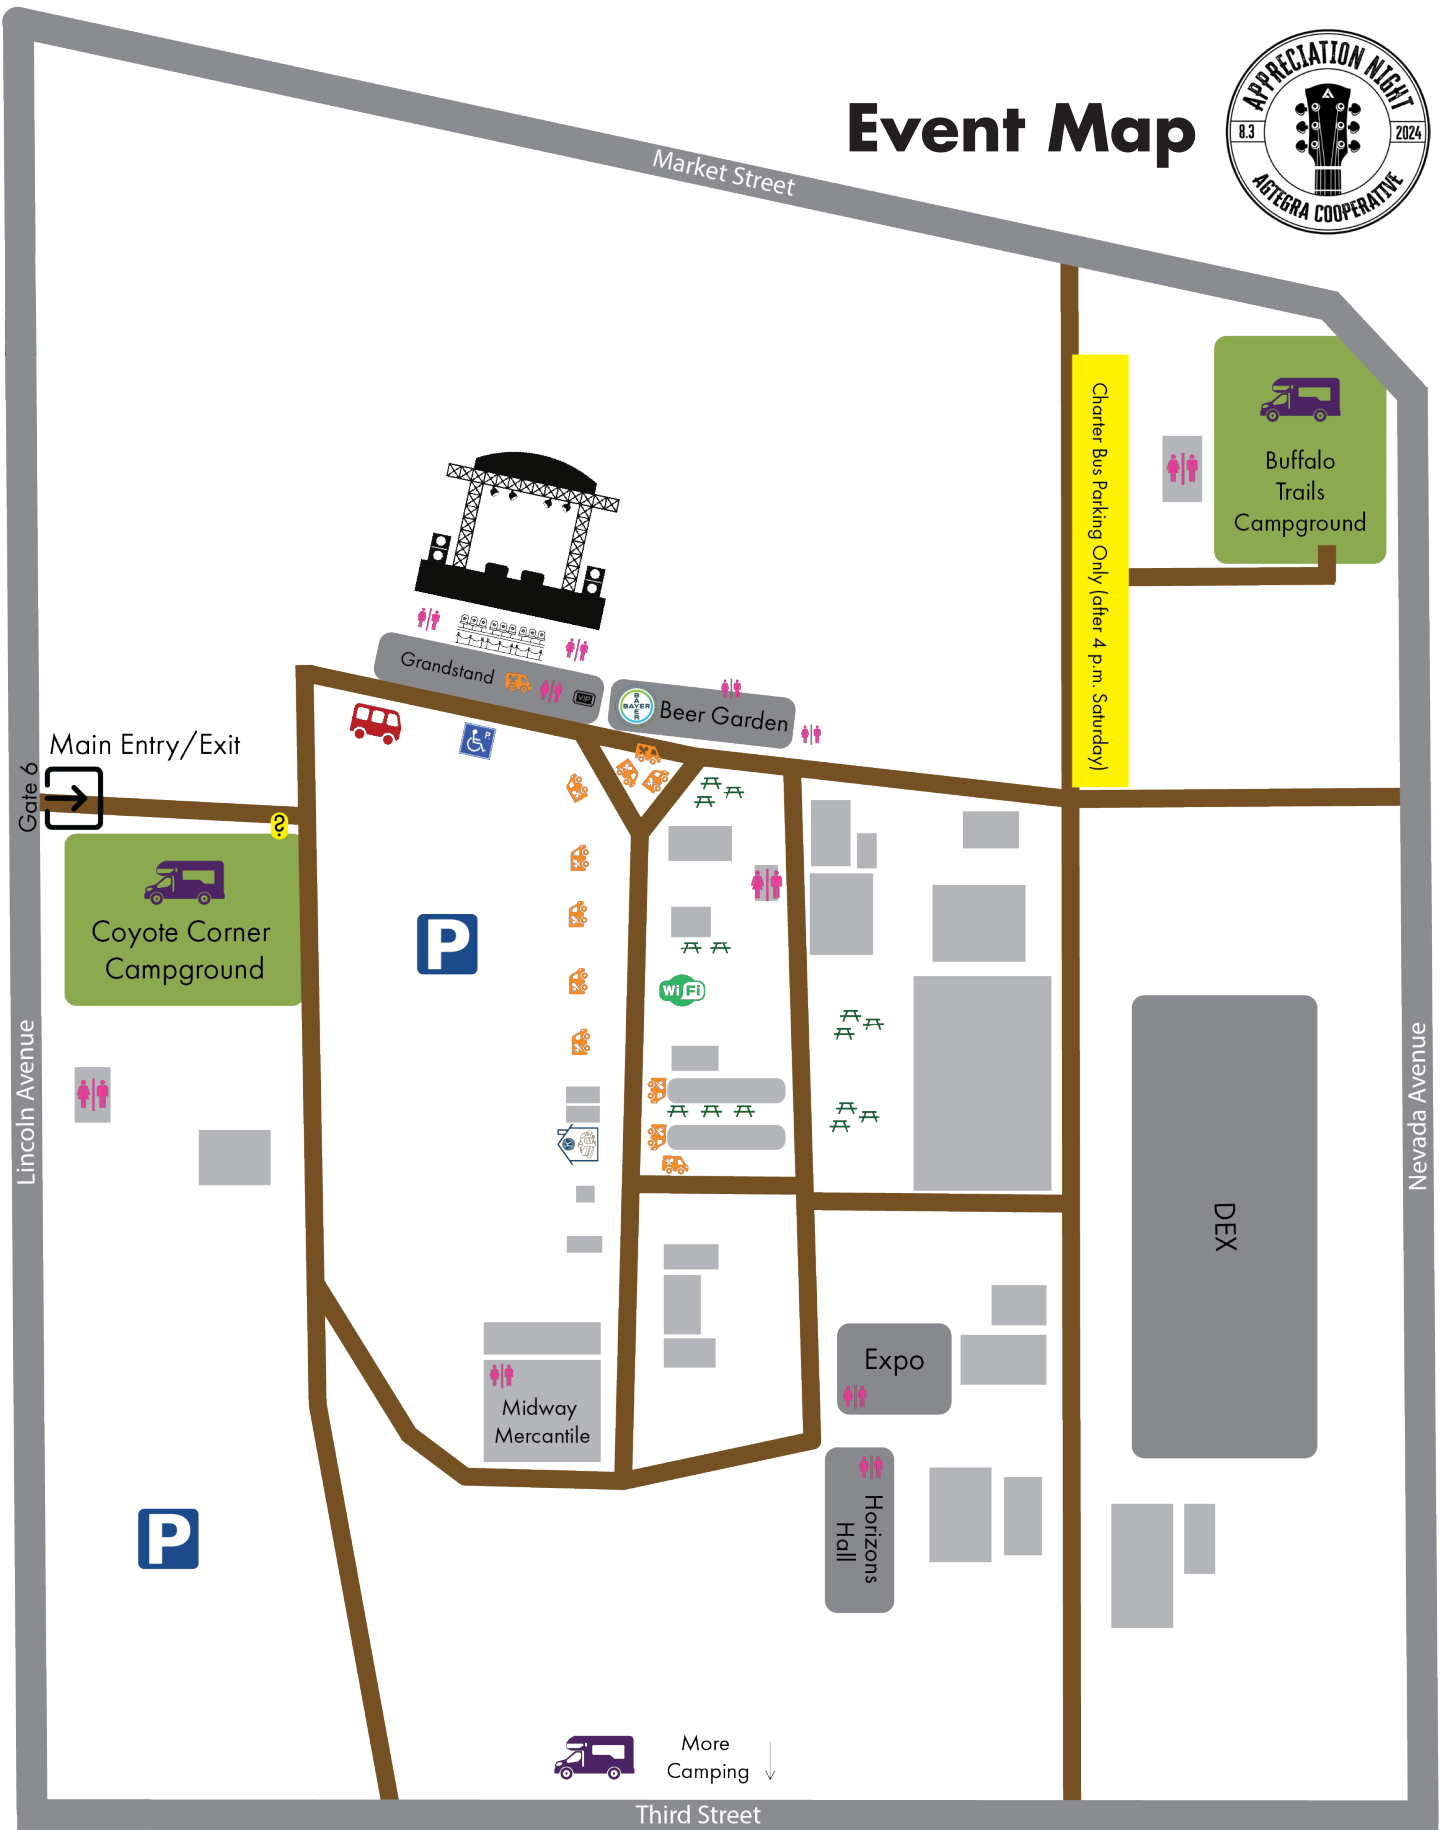

# Event Map

- |                |               |               |           |                            |                                   |
|----------------|---------------|---------------|-----------|----------------------------|-----------------------------------|
| Campground     | Pancake House | Concert Stage | Entrance  | Handicap Parking           | Camper Passes & Event Information |
| Food Vendor    | Wi-Fi Lounge  | VIP Seating   | Bathrooms | Shuttle Pick-Up & Drop-Off |                                   |
| Picnic Seating | Beer Garden   | VIP Lounge    | Parking   | Building                   |                                   |