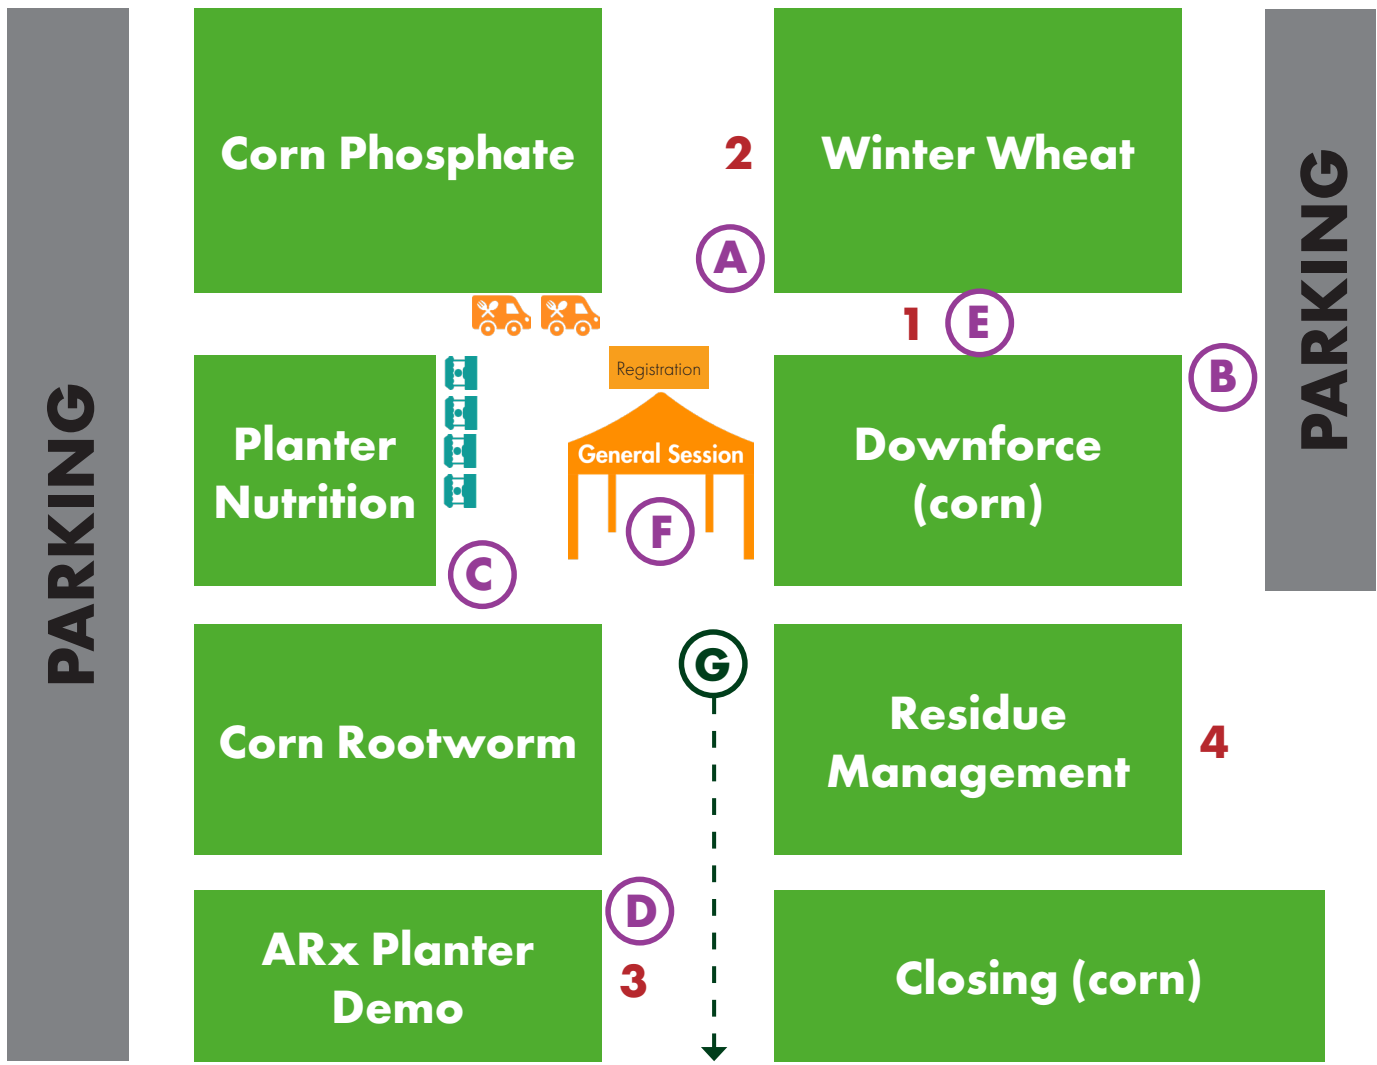

MZB Data Logger

Watch interactive demos about soil electrical conductivity and ride along to see how MZB technology works!

Rogo Robotic Soil Sampler

Watch or ride along as a robotic UTV navigates to sample sites and automatically pulls a soil core!

Drone Sprayer

Demo the Innovation Center's newest offering - a drone sprayer!

FOOD TRUCKS

Use your free meal ticket to grab lunch at one of the food trucks during a break.

BOOTHS

Visit the booths to ask follow up questions and learn more!

INNOVATION FIELDFEST

Breakout Sessions:

- (A) Forage Production & Livestock Grazing
- (B) Digging Deep with Downforce
- (C) Planter Nutrition
- (D) Playing in the Dirt with an ARx Planter

- (E) Custom App Advancements
- (F) National & Local Carbon Opportunities
- (F) Lower Fertilizer Prices but still Significant Risk
- (G) Agronomic Plot Tour

Ride & Drives:

1. Applicator Training Solutions (ATS) Simulator
2. MZB Data Logger
3. Rogo Soil Sampling
4. Drone Sprayer Demo

Booths:

- Renovo Seed by Millborn
- Dakotaland Feeds & Gallagher
- Agtegra Innovation Center & Precision Planting
- Agtegra Ag Technology
- Agtegra Grain