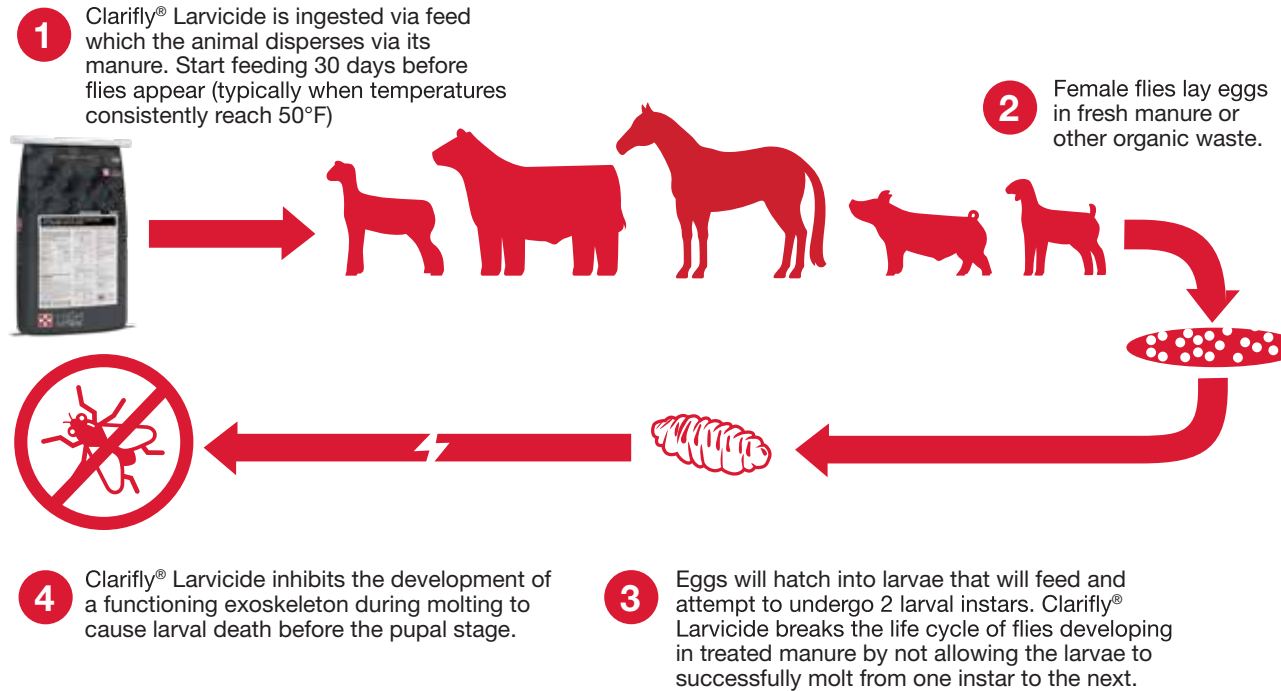

## Interrupt the Fly Life Cycle

## Feeding Recommendations

Bodyweight (lb)	Swine	Sheep & Goats	Cattle	Horse
	oz/day	oz/day	oz/day	oz/day
Up to 50	0.4	0.8		
51-100	0.8	1.6		
101-125	1.5	2.4		
126-150	3.0	2.4		
151-200	3.0	3.2		
201-250	3.0	4.0	1.0	1.5
251-300	4.5		2.0	3.0
301-375	4.5		2.0	3.0
376-500	6.0		2.0	3.0
501-750			3.0	4.5
751-1000			4.0	6.0
1001-1250			5.0	7.5
1251-1500			6.0	9.0

Feed as part of a comprehensive fly control program. Best when initiated before the flies are active (i.e. consistent temperature above 60 degrees). Product may take up to 21 days.

Try ClariFly® today! Contact:  
**Ceara Smothers**  
 Lifestyle Feeds Sales Specialist | 641-260-6179  
**Kelcie Bohning**  
 Key Cooperative, Gilbert Location | 515-232-6515