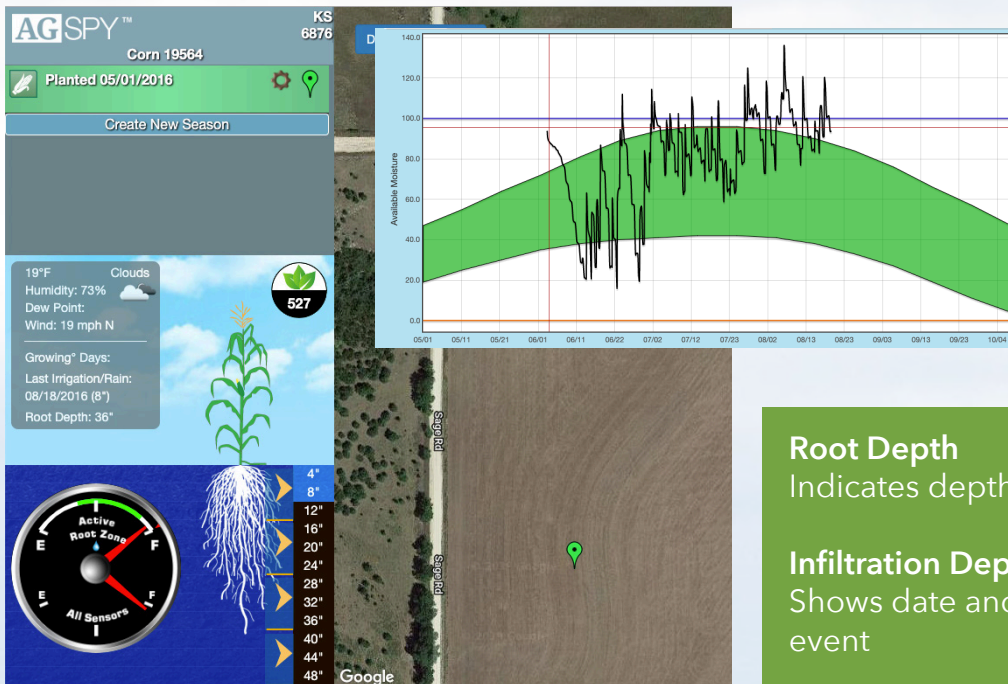

Real-time Irrigation Decisions Made Easy

AquaSpy's multi-sensor probe provides real-time analysis of soil moisture, nutrient movement, and soil temperature every 4" through a 48" profile.

View from
anywhere with the
easy to use mobile
app

Easy to read
dashboard puts all
vital information in
one place

Root Depth

Indicates depth of active roots

Infiltration Depth

Shows date and depth of last wetting
event

PAYS FOR ITSELF WHEN SAVING 1-2 IRRIGATION PASSES!