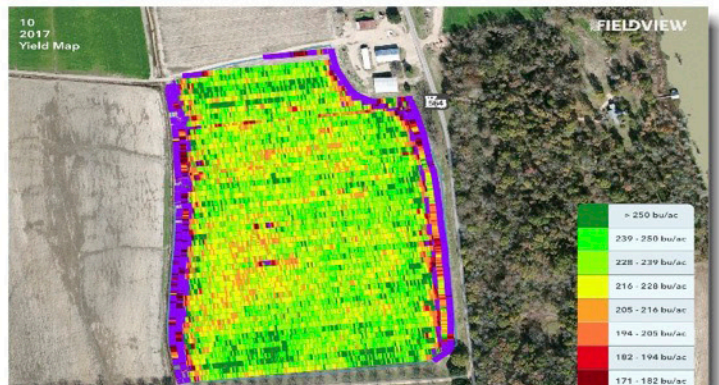

Use satellite imagery* for directed scouting to help evaluate crop progress and possibly detect problem areas in a timely fashion in order to execute corrective measures. New for '18 - Drone imagery can now be uploaded into your account.

In the examples below, utilizing Field Region Report, growers were able to identify lower yielding areas in the field and then determine the cause which led to corrective measures that can and have resulted in improved yields.

2017 Grain Sorghum Example:

Corrective measure to be implemented: leveling to improve drainage

2016, 2017 Corn Example:

2016 Corn: Two different fertilizer applicators: 20+ bu/a difference across the farm due to a poor performing unit. Not noticed during the season

2017 Corn: Replaced the poor performing fertilizer applicator resulting in consistent yields across farm.

Harvest: Yield Analysis

The Climate FieldView Yield Analysis feature provides detailed harvest results that can uncover unique field, hybrid and soil performance insights to optimize yield and improve profitability. Your yield map is just a click away to gain additional insights by making various comparisons by utilizing split screens by simply clicking a button. Available on iPad and iPhone. Examples of each below: