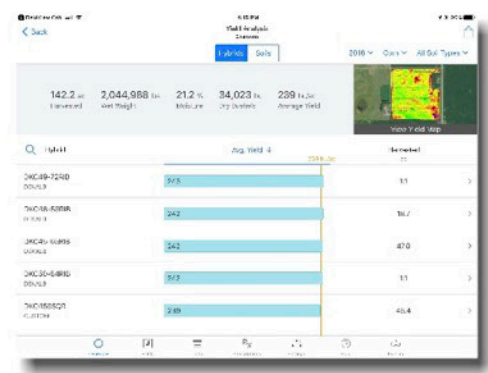

* Consult the [Machinery Compatibility Guide](#) - a complete list of compatible equipment located at support.climate.com

Harvest: Field Region Reports = Sub Field Yield Analysis

When looking at yield maps on your iPad or iPhone, The Field Region Report feature is a powerful tool for better understanding field variability and analyzing seed performance in specific field regions by simply drawing around questionable areas with your finger!

In the examples below, utilizing Field Region Report, growers were able to identify lower yielding areas in the field and then determine the cause which led to corrective measures that can and have resulted in improved yields.

2017 Grain Sorghum Example:

Corrective measure to be implemented: leveling to improve drainage

2016, 2017 Corn Example:

2016 Corn: Two different fertilizer applicators: 20+ bu/a difference across the farm due to a poor performing unit. Not noticed during the season

2017 Corn: Replaced the poor performing fertilizer applicator resulting in consistent yields across farm.

Harvest: Yield Analysis

The Climate FieldView Yield Analysis feature provides detailed harvest results that can uncover unique field, hybrid and soil performance insights to optimize yield and improve profitability. Your yield map is just a click away to gain additional insights by making various comparisons by utilizing split screens by simply clicking a button. Available on iPad and iPhone. Examples of each below: