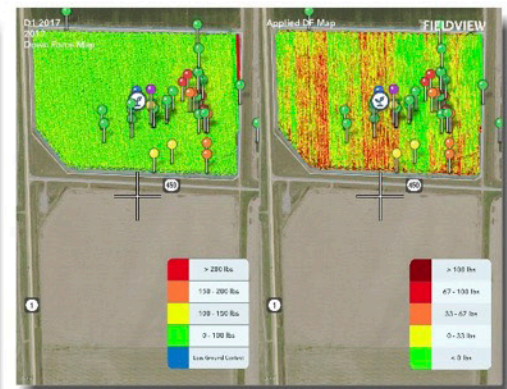

Uncover insights from your unique field data with imagery and performance analysis tools, so you can make the best input decisions for your fields.

OPTIMIZE YOUR INPUTS

Build a customized plan for each field to manage variability and maximize yield with variable rate planting prescriptions and nitrogen monitoring tools.

Planting: Turn each field into a research plot if you want

Now you can capture different planting layers for real time review. This information can be used in analyzing yield at harvest with the Field Region Reports tool and the Yield Analysis Tool.

* Consult the [Machinery Compatibility Guide](#) - a complete list of compatible equipment located at support.climate.com

Harvest: Field Region Reports = Sub Field Yield Analysis

When looking at yield maps on your iPad or iPhone, The Field Region Report feature is a powerful tool for better understanding field variability and analyzing seed performance in specific field regions by simply drawing around questionable areas with your finger!

2017 Corn: Replaced the poor performing fertilizer applicator resulting in consistent yields across farm.

Harvest: Yield Analysis

The Climate FieldView Yield Analysis feature provides detailed harvest results that can uncover unique field, hybrid and soil performance insights to optimize yield and improve profitability. Your yield map is just a click away to gain additional insights by making various comparisons by utilizing split screens by simply clicking a button. Available on iPad and iPhone. Examples of each below: