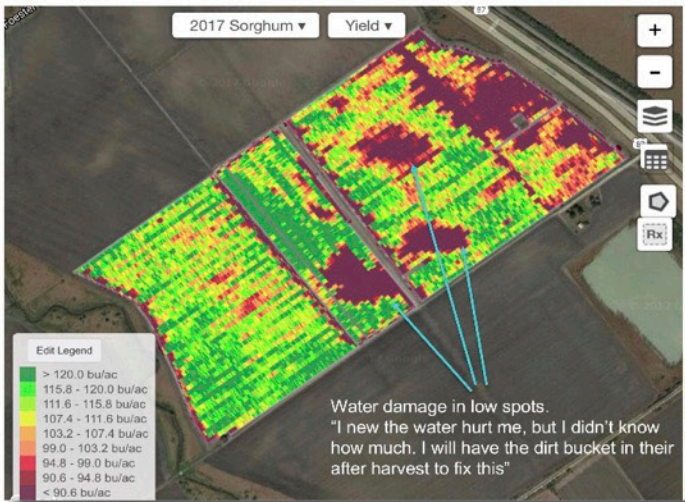

Harvest: Field Region Reports = Sub Field Yield Analysis

When looking at yield maps on your iPad or iPhone, The Field Region Report feature is a powerful tool for better understanding field variability and analyzing seed performance in specific field regions by simply drawing around questionable areas with your finger!

In the examples below, utilizing Field Region Report, growers were able to identify lower yielding areas in the field and then determine the cause which led to corrective measures that can and have resulted in improved yields.

2017 Grain Sorghum Example: