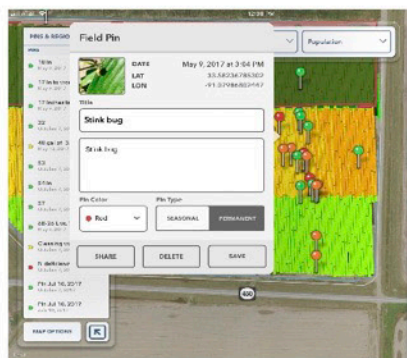

Uncover insights from your unique field data with imagery and performance analysis tools, so you can make the best input decisions for your fields.

OPTIMIZE YOUR INPUTS

Build a customized plan for each field to manage variability and maximize yield with variable rate planting prescriptions and nitrogen monitoring tools.

Planting: Turn each field into a research plot if you want

Now you can capture different planting layers for real time review. This information can be used in analyzing yield at harvest with the Field Region Reports tool and the Yield Analysis Tool.

Use satellite imagery* for directed scouting to help evaluate crop progress and possibly detect problem areas in a timely fashion in order to execute corrective measures. New for '18 - Drone imagery can now be uploaded into your account.

* Consult the [Machinery Compatibility Guide](#) - a complete list of compatible equipment located at support.climate.com

Harvest: Field Region Reports = Sub Field Yield Analysis

When looking at yield maps on your iPad or iPhone, The Field Region Report feature is a powerful tool for better understanding field variability and analyzing seed performance in specific field regions by simply drawing around questionable areas with your finger!