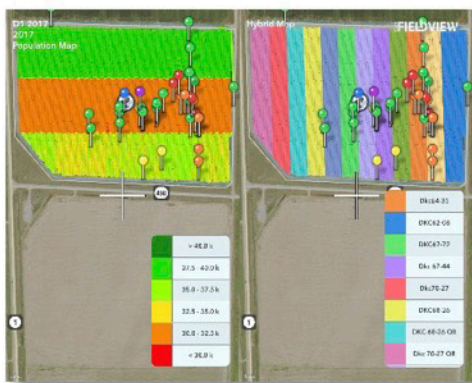

Uncover insights from your unique field data with imagery and performance analysis tools, so you can make the best input decisions for your fields.

OPTIMIZE YOUR INPUTS

Build a customized plan for each field to manage variability and maximize yield with variable rate planting prescriptions and nitrogen monitoring tools.

Planting: Turn each field into a research plot if you want

Now you can capture different planting layers for real time review. This information can be used in analyzing yield at harvest with the Field Region Reports tool and the Yield Analysis Tool.

* Consult the [Machinery Compatibility Guide](#) - a complete list of compatible equipment located at support.climate.com

Harvest: Field Region Reports = Sub Field Yield Analysis

When looking at yield maps on your iPad or iPhone, The Field Region Report feature is a powerful tool for better understanding field variability and analyzing seed performance in specific field regions by simply drawing around questionable areas with your finger!

2017 Corn: Replaced the poor performing fertilizer applicator resulting in consistent yields across farm.

Harvest: Yield Analysis

The Climate FieldView Yield Analysis feature provides detailed harvest results that can uncover unique field, hybrid and soil performance insights to optimize yield and improve profitability. Your yield map is just a click away to gain additional insights by making various comparisons by utilizing split screens by simply clicking a button. Available on iPad and iPhone. Examples of each below: