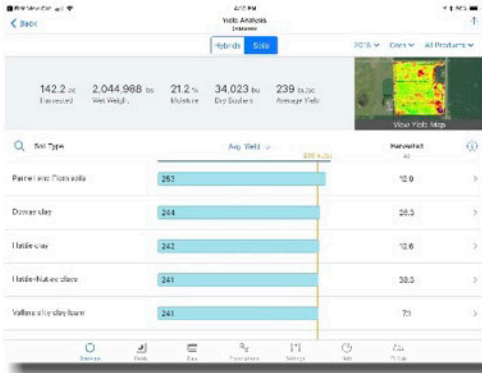

* Consult the [Machinery Compatibility Guide](#) - a complete list of compatible equipment located at support.climate.com

Harvest: Field Region Reports = Sub Field Yield Analysis

When looking at yield maps on your iPad or iPhone, The Field Region Report feature is a powerful tool for better understanding field variability and analyzing seed performance in specific field regions by simply drawing around questionable areas with your finger!

In the examples below, utilizing Field Region Report, growers were able to identify lower yielding areas in the field and then determine the cause which led to corrective measures that can and have resulted in improved yields.

2017 Grain Sorghum Example:

Corrective measure to be implemented: leveling to improve drainage

2016, 2017 Corn Example:

2016 Corn: Two different fertilizer applicators: 20+ bu/a difference across the farm due to a poor performing unit. Not noticed during the season

2017 Corn: Replaced the poor performing fertilizer applicator resulting in consistent yields across farm.

Harvest: Yield Analysis

The Climate FieldView Yield Analysis feature provides detailed harvest results that can uncover unique field, hybrid and soil performance insights to optimize yield and improve profitability. Your yield map is just a click away to gain additional insights by making various comparisons by utilizing split screens by simply clicking a button. Available on iPad and iPhone. Examples of each below: