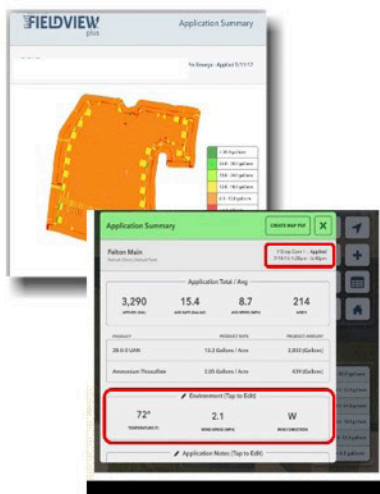

Application Summary Report Provides:

- Application name
- Application Start - date /time
- Application end - date / time
- Application rate and total amount of each product applied
- Average applicator speed
- Environmental conditions: temperature, wind speed and direction

* Consult the [Machinery Compatibility Guide](#) - a complete list of compatible equipment located at support.climate.com