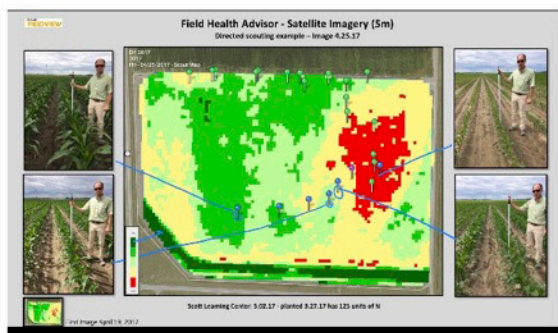

Uncover insights from your unique field data with imagery and performance analysis tools, so you can make the best input decisions for your fields.

OPTIMIZE YOUR INPUTS

Build a customized plan for each field to manage variability and maximize yield with variable rate planting prescriptions and nitrogen monitoring tools.

Planting: Turn each field into a research plot if you want

Now you can capture different planting layers for real time review. This information can be used in analyzing yield at harvest with the Field Region Reports tool and the Yield Analysis Tool.

Use satellite imagery* for directed scouting to help evaluate crop progress and possibly detect problem areas in a timely fashion in order to execute corrective measures. New for '18 - Drone imagery can now be uploaded into your account.

Example: Scott Learning Center FieldView Demo: imagery detected early in the season an area of low field health (red). The low field health area was delayed in development resulting in a 40 bu/a yield reduction as compared to area of better field health.