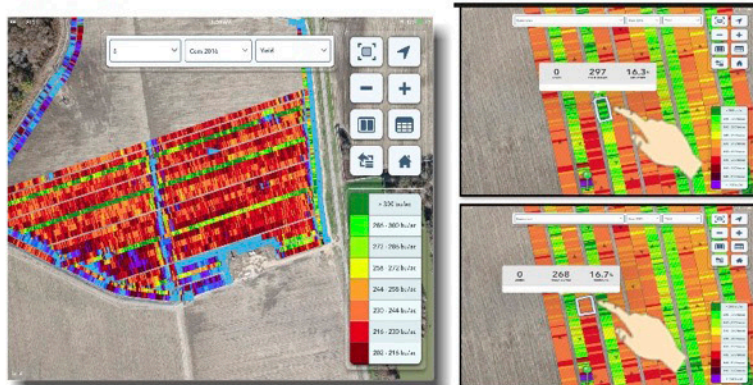

* Consult the [Machinery Compatibility Guide](#) - a complete list of compatible equipment located at support.climate.com

Harvest: Field Region Reports = Sub Field Yield Analysis

When looking at yield maps on your iPad or iPhone, The Field Region Report feature is a powerful tool for better understanding field variability and analyzing seed performance in specific field regions by simply drawing around questionable areas with your finger!

In the examples below, utilizing Field Region Report, growers were able to identify lower yielding areas in the field and then determine the cause which led to corrective measures that can and have resulted in improved yields.

2017 Grain Sorghum Example:

Corrective measure to be implemented: leveling to improve drainage

2016, 2017 Corn Example:

2016 Corn: Two different fertilizer applicators: 20+ bu/a difference across the farm due to a poor performing unit. Not noticed during the season

2017 Corn: Replaced the poor performing fertilizer applicator resulting in consistent yields across farm.

Harvest: Yield Analysis

The Climate FieldView Yield Analysis feature provides detailed harvest results that can uncover unique field, hybrid and soil performance insights to optimize yield and improve profitability. Your yield map is just a click away to gain additional insights by making various comparisons by utilizing split screens by simply clicking a button. Available on iPad and iPhone. Examples of each below: