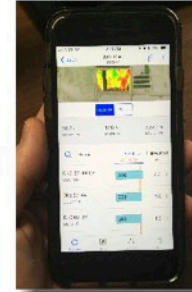

* Consult the [Machinery Compatibility Guide](#) - a complete list of compatible equipment located at support.climate.com

Harvest: Field Region Reports = Sub Field Yield Analysis

When looking at yield maps on your iPad or iPhone, The Field Region Report feature is a powerful tool for better understanding field variability and analyzing seed performance in specific field regions by simply drawing around questionable areas with your finger!

In the examples below, utilizing Field Region Report, growers were able to identify lower yielding areas in the field and then determine the cause which led to corrective measures that can and have resulted in improved yields.

2017 Grain Sorghum Example:

Corrective measure to be implemented: leveling to improve drainage

2016, 2017 Corn Example:

2016 Corn: Two different fertilizer applicators: 20+ bu/a difference across the farm due to a poor performing unit. Not noticed during the season

2017 Corn: Replaced the poor performing fertilizer applicator resulting in consistent yields across farm.

Harvest: Yield Analysis

The Climate FieldView Yield Analysis feature provides detailed harvest results that can uncover unique field, hybrid and soil performance insights to optimize yield and improve profitability. Your yield map is just a click away to gain additional insights by making various comparisons by utilizing split screens by simply clicking a button. Available on iPad and iPhone. Examples of each below: