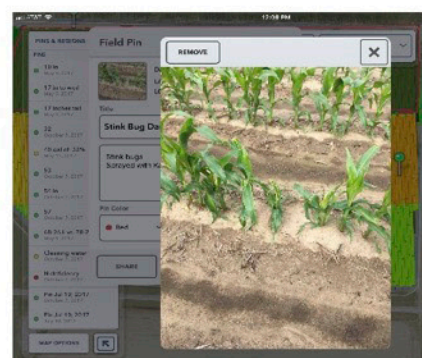

Uncover insights from your unique field data with imagery and performance analysis tools, so you can make the best input decisions for your fields.

OPTIMIZE YOUR INPUTS

Build a customized plan for each field to manage variability and maximize yield with variable rate planting prescriptions and nitrogen monitoring tools.

Planting: Turn each field into a research plot if you want

Now you can capture different planting layers for real time review. This information can be used in analyzing yield at harvest with the Field Region Reports tool and the Yield Analysis Tool.

Use satellite imagery* for directed scouting to help evaluate crop progress and possibly detect problem areas in a timely fashion in order to execute corrective measures. New for '18 - Drone imagery can now be uploaded into your account.

* Consult the [Machinery Compatibility Guide](#) - a complete list of compatible equipment located at support.climate.com

Harvest: Field Region Reports = Sub Field Yield Analysis

When looking at yield maps on your iPad or iPhone, The Field Region Report feature is a powerful tool for better understanding field variability and analyzing seed performance in specific field regions by simply drawing around questionable areas with your finger!