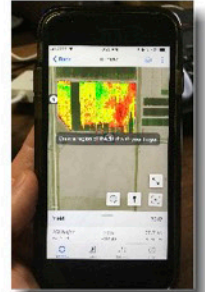

* Consult the [Machinery Compatibility Guide](#) - a complete list of compatible equipment located at support.climate.com

Harvest: Field Region Reports = Sub Field Yield Analysis

When looking at yield maps on your iPad or iPhone, The Field Region Report feature is a powerful tool for better understanding field variability and analyzing seed performance in specific field regions by simply drawing around questionable areas with your finger!

In the examples below, utilizing Field Region Report, growers were able to identify lower yielding areas in the field and then determine the cause which led to corrective measures that can and have resulted in improved yields.

2017 Grain Sorghum Example:

Corrective measure to be implemented: leveling to improve drainage

2016, 2017 Corn Example:

2016 Corn: Two different fertilizer applicators: 20+ bu/a difference across the farm due to a poor performing unit. Not noticed during the season

2017 Corn: Replaced the poor performing fertilizer applicator resulting in consistent yields across farm.

Harvest: Yield Analysis

The Climate FieldView Yield Analysis feature provides detailed harvest results that can uncover unique field, hybrid and soil performance insights to optimize yield and improve profitability. Your yield map is just a click away to gain additional insights by making various comparisons by utilizing split screens by simply clicking a button. Available on iPad and iPhone. Examples of each below: