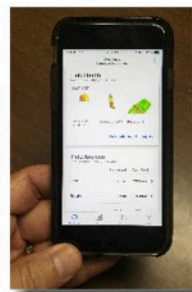

* Consult the [Machinery Compatibility Guide](#) - a complete list of compatible equipment located at support.climate.com

Harvest: Field Region Reports = Sub Field Yield Analysis

When looking at yield maps on your iPad or iPhone, The Field Region Report feature is a powerful tool for better understanding field variability and analyzing seed performance in specific field regions by simply drawing around questionable areas with your finger!

In the examples below, utilizing Field Region Report, growers were able to identify lower yielding areas in the field and then determine the cause which led to corrective measures that can and have resulted in improved yields.

2017 Grain Sorghum Example:

Corrective measure to be implemented: leveling to improve drainage

2016, 2017 Corn Example:

2016 Corn: Two different fertilizer applicators: 20+ bu/a difference across the farm due to a poor performing unit. Not noticed during the season

2017 Corn: Replaced the poor performing fertilizer applicator resulting in consistent yields across farm.

Harvest: Yield Analysis

The Climate FieldView Yield Analysis feature provides detailed harvest results that can uncover unique field, hybrid and soil performance insights to optimize yield and improve profitability. Your yield map is just a click away to gain additional insights by making various comparisons by utilizing split screens by simply clicking a button. Available on iPad and iPhone. Examples of each below: