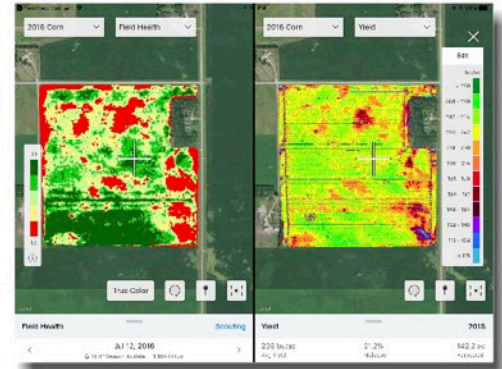

* Consult the [Machinery Compatibility Guide](#) - a complete list of compatible equipment located at support.climate.com

Harvest: Field Region Reports = Sub Field Yield Analysis

When looking at yield maps on your iPad or iPhone, The Field Region Report feature is a powerful tool for better understanding field variability and analyzing seed performance in specific field regions by simply drawing around questionable areas with your finger!

In the examples below, utilizing Field Region Report, growers were able to identify lower yielding areas in the field and then determine the cause which led to corrective measures that can and have resulted in improved yields.

2017 Grain Sorghum Example:

Corrective measure to be implemented: leveling to improve drainage

2016, 2017 Corn Example:

2016 Corn: Two different fertilizer applicators: 20+ bu/a difference across the farm due to a poor performing unit. Not noticed during the season

2017 Corn: Replaced the poor performing fertilizer applicator resulting in consistent yields across farm.

Harvest: Yield Analysis

The Climate FieldView Yield Analysis feature provides detailed harvest results that can uncover unique field, hybrid and soil performance insights to optimize yield and improve profitability. Your yield map is just a click away to gain additional insights by making various comparisons by utilizing split screens by simply clicking a button. Available on iPad and iPhone. Examples of each below: