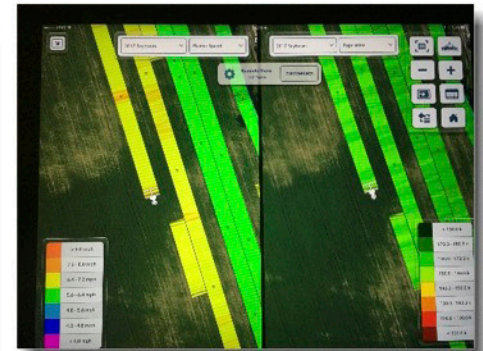

Uncover insights from your unique field data with imagery and performance analysis tools, so you can make the best input decisions for your fields.

OPTIMIZE YOUR INPUTS

Build a customized plan for each field to manage variability and maximize yield with variable rate planting prescriptions and nitrogen monitoring tools.

Planting: Turn each field into a research plot if you want

Now you can capture different planting layers for real time review. This information can be used in analyzing yield at harvest with the Field Region Reports tool and the Yield Analysis Tool.

Use satellite imagery* for directed scouting to help evaluate crop progress and possibly detect problem areas in a timely fashion in order to execute corrective measures. New for '18 - Drone imagery can now be uploaded into your account.

2017 Corn: Replaced the poor performing fertilizer applicator resulting in consistent yields across farm.

Harvest: Yield Analysis

The Climate FieldView Yield Analysis feature provides detailed harvest results that can uncover unique field, hybrid and soil performance insights to optimize yield and improve profitability. Your yield map is just a click away to gain additional insights by making various comparisons by utilizing split screens by simply clicking a button. Available on iPad and iPhone. Examples of each below: