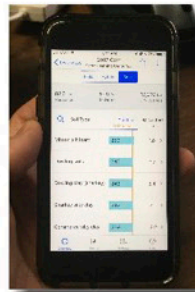

* Consult the [Machinery Compatibility Guide](#) - a complete list of compatible equipment located at support.climate.com

Harvest: Field Region Reports = Sub Field Yield Analysis

When looking at yield maps on your iPad or iPhone, The Field Region Report feature is a powerful tool for better understanding field variability and analyzing seed performance in specific field regions by simply drawing around questionable areas with your finger!

In the examples below, utilizing Field Region Report, growers were able to identify lower yielding areas in the field and then determine the cause which led to corrective measures that can and have resulted in improved yields.

2017 Grain Sorghum Example:

Corrective measure to be implemented: leveling to improve drainage

2016, 2017 Corn Example:

2016 Corn: Two different fertilizer applicators: 20+ bu/a difference across the farm due to a poor performing unit. Not noticed during the season

2017 Corn: Replaced the poor performing fertilizer applicator resulting in consistent yields across farm.

Harvest: Yield Analysis

The Climate FieldView Yield Analysis feature provides detailed harvest results that can uncover unique field, hybrid and soil performance insights to optimize yield and improve profitability. Your yield map is just a click away to gain additional insights by making various comparisons by utilizing split screens by simply clicking a button. Available on iPad and iPhone. Examples of each below: