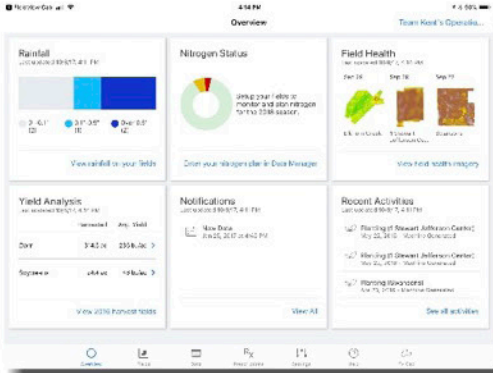

* Consult the [Machinery Compatibility Guide](#) - a complete list of compatible equipment located at support.climate.com

Harvest: Field Region Reports = Sub Field Yield Analysis

When looking at yield maps on your iPad or iPhone, The Field Region Report feature is a powerful tool for better understanding field variability and analyzing seed performance in specific field regions by simply drawing around questionable areas with your finger!

In the examples below, utilizing Field Region Report, growers were able to identify lower yielding areas in the field and then determine the cause which led to corrective measures that can and have resulted in improved yields.

2017 Grain Sorghum Example:

Corrective measure to be implemented: leveling to improve drainage

2016, 2017 Corn Example:

2016 Corn: Two different fertilizer applicators: 20+ bu/a difference across the farm due to a poor performing unit. Not noticed during the season

2017 Corn: Replaced the poor performing fertilizer applicator resulting in consistent yields across farm.

Harvest: Yield Analysis

The Climate FieldView Yield Analysis feature provides detailed harvest results that can uncover unique field, hybrid and soil performance insights to optimize yield and improve profitability. Your yield map is just a click away to gain additional insights by making various comparisons by utilizing split screens by simply clicking a button. Available on iPad and iPhone. Examples of each below: