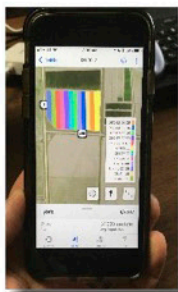

* Consult the [Machinery Compatibility Guide](#) - a complete list of compatible equipment located at support.climate.com

Harvest: Field Region Reports = Sub Field Yield Analysis

When looking at yield maps on your iPad or iPhone, The Field Region Report feature is a powerful tool for better understanding field variability and analyzing seed performance in specific field regions by simply drawing around questionable areas with your finger!

In the examples below, utilizing Field Region Report, growers were able to identify lower yielding areas in the field and then determine the cause which led to corrective measures that can and have resulted in improved yields.

2017 Grain Sorghum Example:

Corrective measure to be implemented: leveling to improve drainage

2016, 2017 Corn Example:

2016 Corn: Two different fertilizer applicators: 20+ bu/a difference across the farm due to a poor performing unit. Not noticed during the season

2017 Corn: Replaced the poor performing fertilizer applicator resulting in consistent yields across farm.

Harvest: Yield Analysis

The Climate FieldView Yield Analysis feature provides detailed harvest results that can uncover unique field, hybrid and soil performance insights to optimize yield and improve profitability. Your yield map is just a click away to gain additional insights by making various comparisons by utilizing split screens by simply clicking a button. Available on iPad and iPhone. Examples of each below: