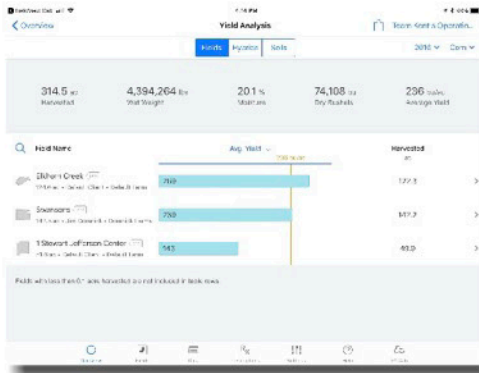

* Consult the [Machinery Compatibility Guide](#) - a complete list of compatible equipment located at support.climate.com

Harvest: Field Region Reports = Sub Field Yield Analysis

When looking at yield maps on your iPad or iPhone, The Field Region Report feature is a powerful tool for better understanding field variability and analyzing seed performance in specific field regions by simply drawing around questionable areas with your finger!

In the examples below, utilizing Field Region Report, growers were able to identify lower yielding areas in the field and then determine the cause which led to corrective measures that can and have resulted in improved yields.

2017 Grain Sorghum Example:

Corrective measure to be implemented: leveling to improve drainage

2016, 2017 Corn Example:

2016 Corn: Two different fertilizer applicators: 20+ bu/a difference across the farm due to a poor performing unit. Not noticed during the season

2017 Corn: Replaced the poor performing fertilizer applicator resulting in consistent yields across farm.

Harvest: Yield Analysis

The Climate FieldView Yield Analysis feature provides detailed harvest results that can uncover unique field, hybrid and soil performance insights to optimize yield and improve profitability. Your yield map is just a click away to gain additional insights by making various comparisons by utilizing split screens by simply clicking a button. Available on iPad and iPhone. Examples of each below: