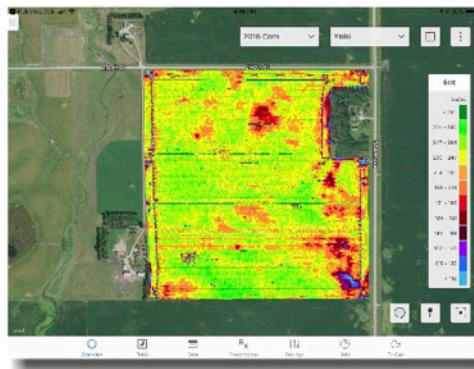

* Consult the [Machinery Compatibility Guide](#) - a complete list of compatible equipment located at support.climate.com

Harvest: Field Region Reports = Sub Field Yield Analysis

When looking at yield maps on your iPad or iPhone, The Field Region Report feature is a powerful tool for better understanding field variability and analyzing seed performance in specific field regions by simply drawing around questionable areas with your finger!

In the examples below, utilizing Field Region Report, growers were able to identify lower yielding areas in the field and then determine the cause which led to corrective measures that can and have resulted in improved yields.

2017 Grain Sorghum Example:

Corrective measure to be implemented: leveling to improve drainage

2016, 2017 Corn Example:

2016 Corn: Two different fertilizer applicators: 20+ bu/a difference across the farm due to a poor performing unit. Not noticed during the season

2017 Corn: Replaced the poor performing fertilizer applicator resulting in consistent yields across farm.

Harvest: Yield Analysis

The Climate FieldView Yield Analysis feature provides detailed harvest results that can uncover unique field, hybrid and soil performance insights to optimize yield and improve profitability. Your yield map is just a click away to gain additional insights by making various comparisons by utilizing split screens by simply clicking a button. Available on iPad and iPhone. Examples of each below: