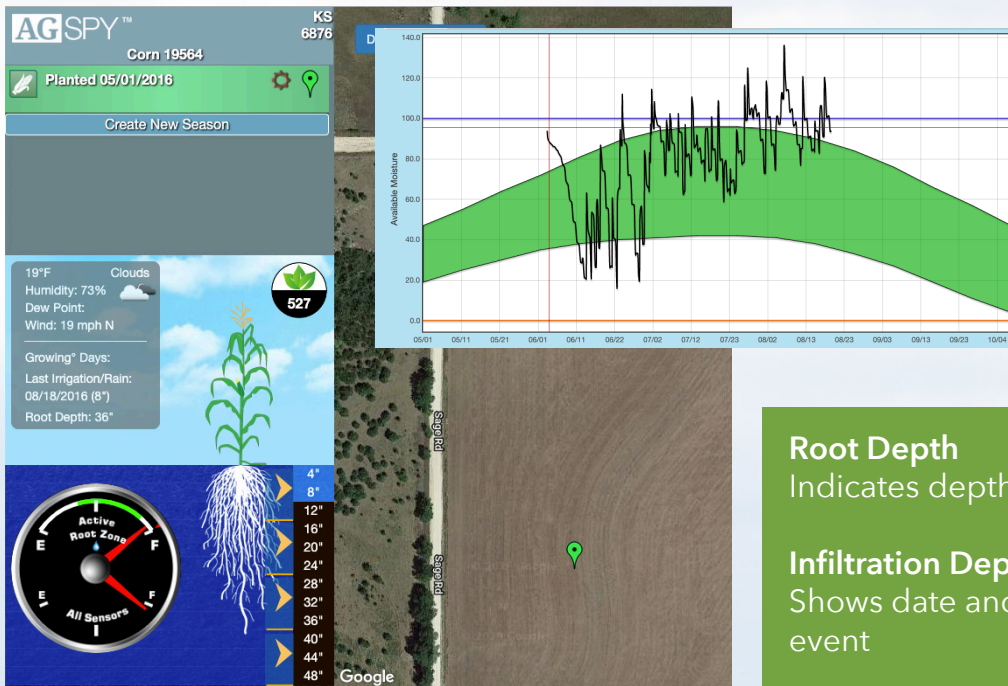

Real-time Irrigation Decisions Made Easy

AquaSpy's multi-sensor probe provides real-time analysis of soil moisture, nutrient movement, and soil temperature every 4" through a 48" profile.

View from anywhere with the easy to use mobile app

Easy to read dashboard puts all vital information in one place

Root Depth

Indicates depth of active roots

Infiltration Depth

Shows date and depth of last wetting event

PAYS FOR ITSELF WHEN SAVING 1-2 IRRIGATION PASSES!