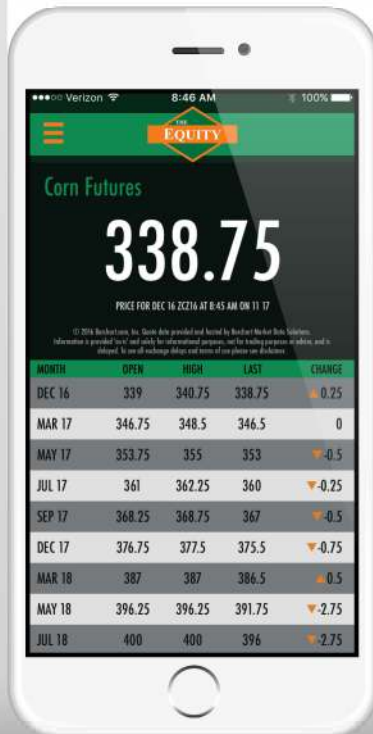

CLICK TO DOWNLOAD

CLICK TO DOWNLOAD

NEW!

THE EQUITY GRAIN APP

View current and near-real-time cash bids for all the Equity locations, plus futures, weather, news, and more. In addition, always have easy contact information for the Equity location nearest to you!

CASH BIDS

- Near real-time cash bids
- Location specific bids
- Spot and deferred bids

FUTURES

(10 minute delay futures from CME Group)

- Corn
- Soybeans
- Wheat
- Live Cattle
- Feeder Cattle
- Lean Hogs
- Class III Milk

WEATHER

- Easily accessible weather information
- Includes temperature, wind, precipitation, clouds, pressure, sunset, and humidity
- 5-Day Forecast

EASY ACCESS CONTACT INFORMATION

- Contact information for 18 locations in Illinois
- Includes phone numbers and addresses
- Call directly from the application!